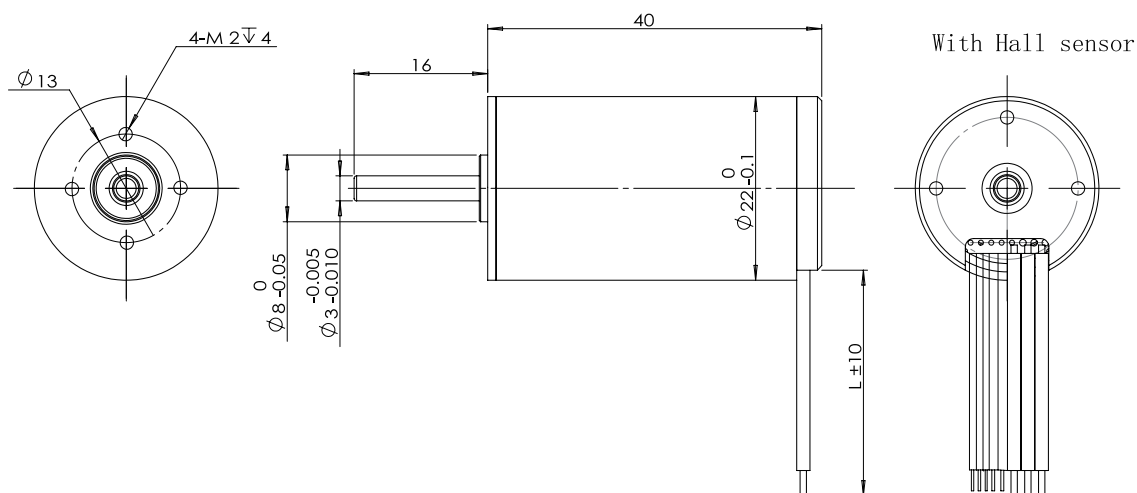

## TBC2240

22mm brushless motor

Power	30W
	/
Life Expectancy	~10000H (Ball Bearing)
	/

Weight:65g(Approx)

Unit(mm)

### Motor Technical Data

Motor model	Rated voltage	No-load		Rated			Stall		
		Speed	Current	Speed	Torque	Current	Power	Torque	Current
		r/min	mA	r/min	g.cm	mA	W	g.cm	A
TBC2240-24120	24	12000	50	9700	140	750	22	730	3.4
TBC2240-24140	24	14300	70	11600	150	950	29	800	4.6