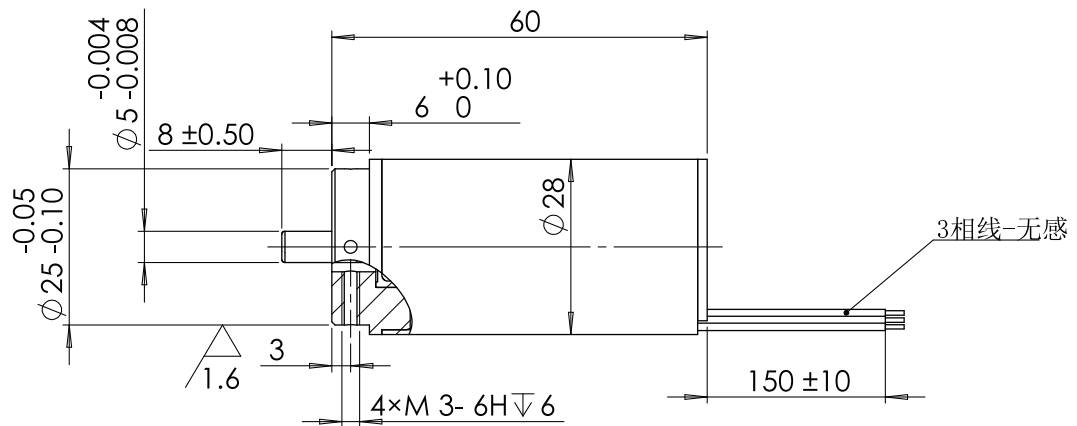

## TBC2854

28mm brushless motor

Power	70W ( External Drive)
	/
Life Expectancy	~5000H (Ball Bearing)
	/

Weight:160g(Approx)

Unit(mm)

### Motor Technical Data

Motor model	Rated voltage VDC	No-load		Rated			Stall		
		Speed r/min	Current mA	Speed r/min	Torque g.cm	Current mA	Power W	Torque g.cm	Current A
TBC2854-2480	24	8400	90	7400	200	850	15.2	1650	6
TBC2854-24120	24	12000	200	10000	400	2200	41.0	2400	14