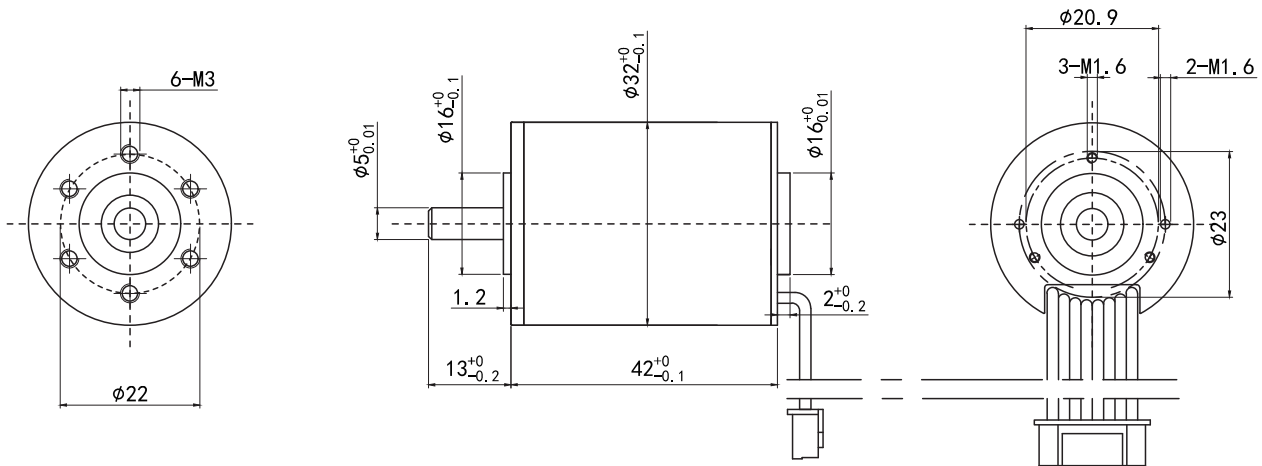

TBC3242 (Can be made into 4Pole motor)

32mm brushless motor

Power	45.5W(External Drive)
	/
Life Expectancy	~ 10000H(Ball Bearing)
	/

Weight:120(Approx)

Unit(mm)

Motor Technical Data

Motor model	Rated voltage	No-load		Rated				Stall	
		Speed	Current	Speed	Torque	Current	Power	Torque	Current
		r/min	mA	r/min	g.cm	mA	W	g.cm	A
TBC3242GH	12	5540	102	4709	4600	4600	45.5	6284	30
TBC3242GH	24	6466	114	3912	1900	1900	25.1	1581	4.6