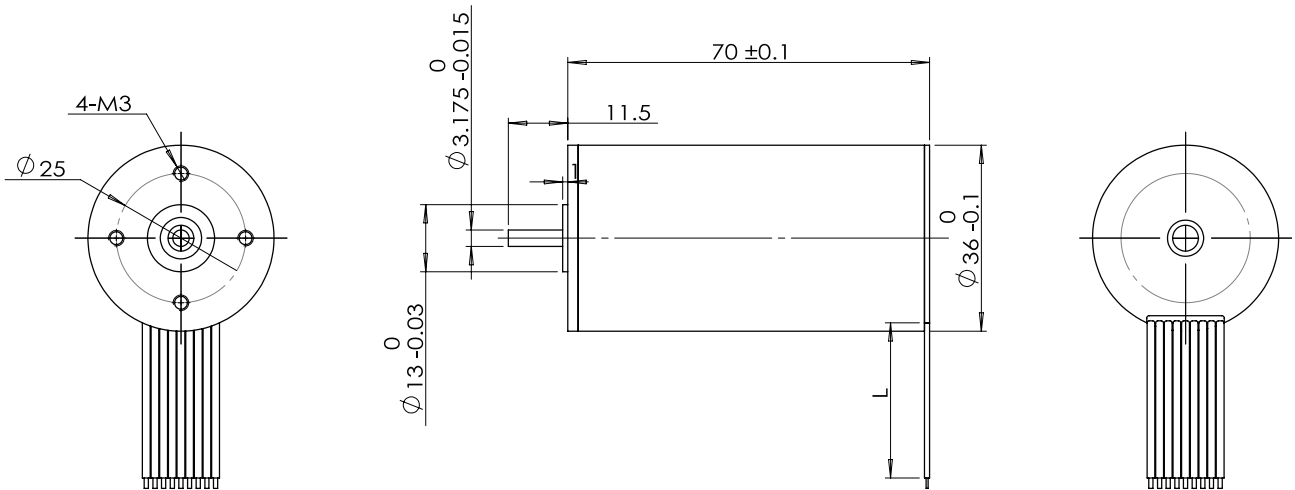

TBC3670

36mm brushless motor

| | |
|-----------------|-----------------------|
| Power | 300W |
| | / |
| Life Expectancy | ~10000H(Ball Bearing) |
| | / |

Weight:600g(Approx)

Unit(mm)

Motor Technical Data

| Motor model | Rated voltage | No-load | | Rated | | | | Stall | |
|---------------|---------------|---------|---------|-------|--------|---------|-------|--------|---------|
| | | Speed | Current | Speed | Torque | Current | Power | Torque | Current |
| | | r/min | mA | r/min | g.cm | mA | W | g.cm | A |
| TBC3670-1265 | 12 VDC | 6500 | 420 | 5450 | 1200 | 7500 | 67 | 7400 | 50 |
| TBC3670-24130 | 24 VDC | 13000 | 720 | 10930 | 2400 | 14500 | 270 | 14800 | 100 |