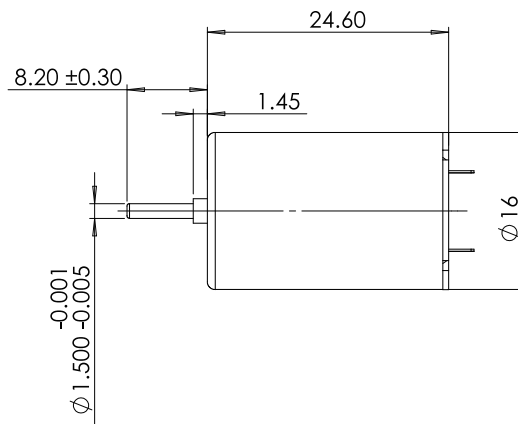

## TDC1625

16mm brushed motor

Power	1.1W
	/
Life Expectancy	~300H(Oil Bearing)
	/

Weight:21g(Approx)

Unit(mm)

### Motor Technical Data

Motor model	Rated voltage	No-load		Rated			Stall		
		Speed	Current	Speed	Torque	Current	Power	Torque	Current
	VDC	r/min	mA	r/min	g.cm	mA	W	g.cm	A
TDC1625-1290	12	9000	55	7300	15	180	1.1	79	0.7
TDC1625-1275	12	7500	30	6000	15	120	0.9	75	0.6