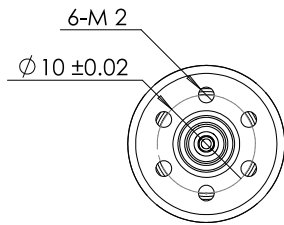

## TDC1625

16mm brushed motor

Power	1.1W
	/
Life Expectancy	~300H(Oil Bearing)
	/

Weight:21g(Approx)

Unit(mm)

### Motor Technical Data

Motor model	Rated voltage	No-load		Rated			Stall		
		Speed	Current	Speed	Torque	Current	Power	Torque	Current
	VDC	r/min	mA	r/min	g.cm	mA	W	g.cm	A
TDC1625-1290	12	9000	55	7300	15	180	1.1	79	0.7
TDC1625-1275	12	7500	30	6000	15	120	0.9	75	0.6