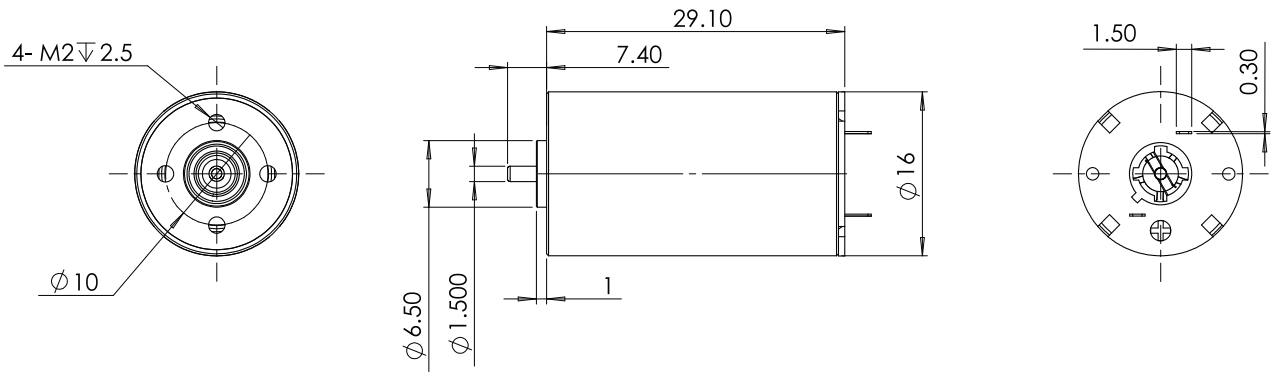

TDC1629

16mm brushed motor

Power	1.64W
	/
Life Expectancy	~300H(Oil Bearing)
	/

Weight:25g(Approx)

Unit(mm)

Motor Technical Data

Motor model	Rated voltage	No-load		Rated			Stall		
		Speed	Current	Speed	Torque	Current	Power	Torque	Current
	VDC	r/min	mA	r/min	g.cm	mA	W	g.cm	A
TDC1629-06120	6.0	12000	29	10500	15	335	1.58	128	3.5
TDC1629-12120	12.0	12000	14	10800	15	172	1.64	161	1.8