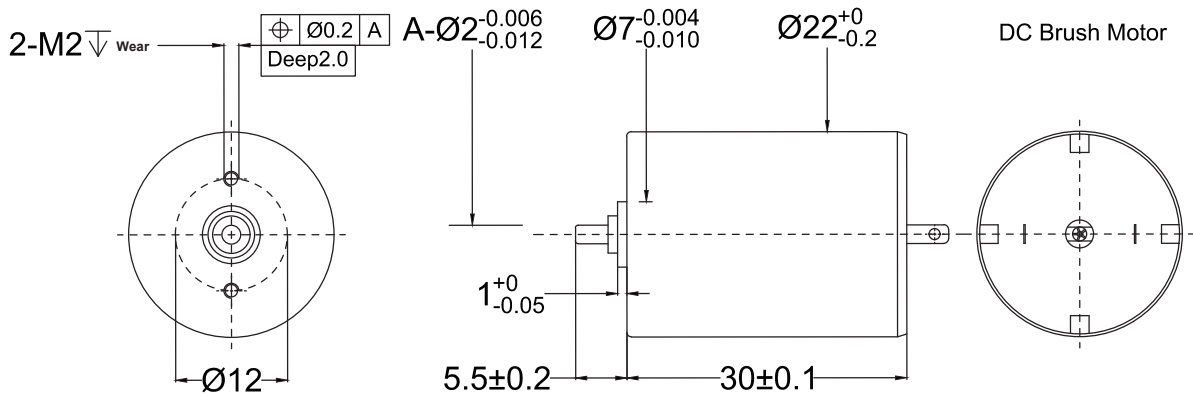

TDC2230

22mm brushed motor

Power	16.4W (Graphite Brush)
	/
Life Expectancy	~2000H (Ball Bearing)
	/

Weight:52g(Approx)

Unit(mm)

Motor Technical Data

Motor model	Rated voltage VDC	No-load		Rated				Stall	
		Speed r/min	Current mA	Speed r/min	Torque g.cm	Current mA	Power W	Torque g.cm	Current A
TDC2230GT	9	9500	56	6840	103	1200	7.2	369	4.2
TDC2230GT	12	13302	43	9577	167	2000	16.4	596	7