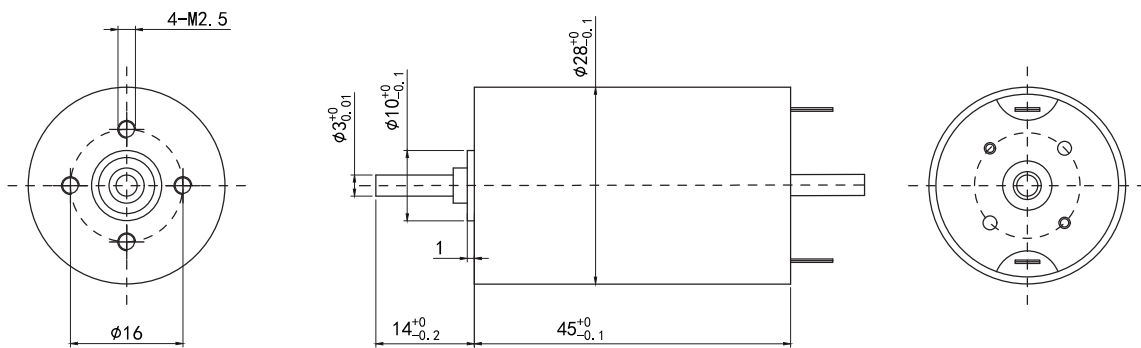

TDC2845

28mm brushed motor

Power	78.7W (Graphite Brush)
	/
Life Expectancy	~ 2000H (Ball Bearing)
	/

Weight:90g(Approx)

Unit(mm)

Motor Technical Data

Motor model	Rated voltage	No-load		Rated				Stall	
		Speed	Current	Speed	Torque	Current	Power	Torque	Current
	VDC	r/min	mA	r/min	g.cm	mA	W	g.cm	A
TDC2845GT	12	5978	71	4692	530	2900	25.5	2465	13
TDC2845GT	24	8500	85	6673	1150	4400	78.7	5347	20