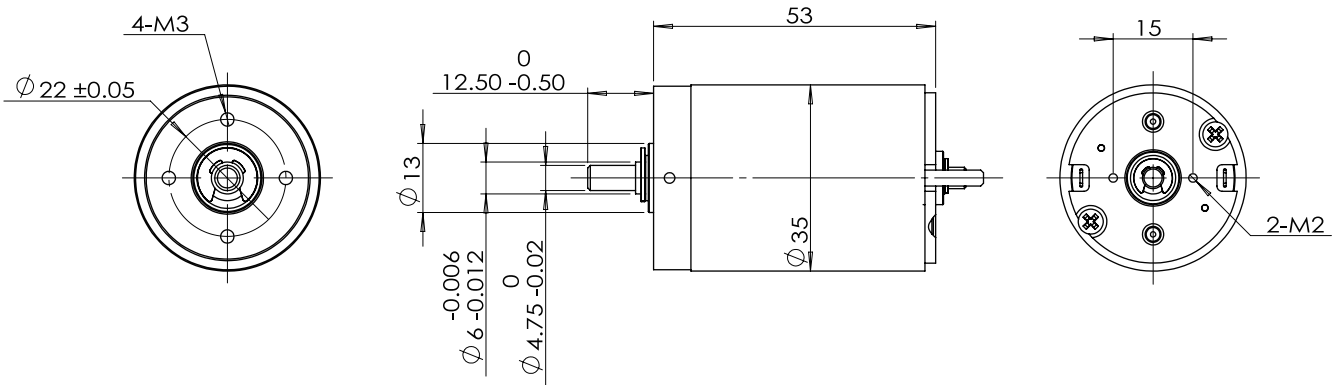

TDC3553

35mm brushed motor

Power	70W (Graphite Brush)
	/
Life Expectancy	~1500H (Ball Bearing)
	/

Weight:225g(Approx)

Unit(mm)

Motor Technical Data

Motor model	Rated voltage	No-load		Rated			Stall		
		Speed	Current	Speed	Torque	Current	Power	Torque	Current
		r/min	mA	r/min	g.cm	mA	W	g.cm	A
TDC3553-2468	24	6800	130	5500	400	1300	22.6	2090	6.2
TDC3553-2478	24	7800	150	6900	400	1500	28.3	3460	10.6