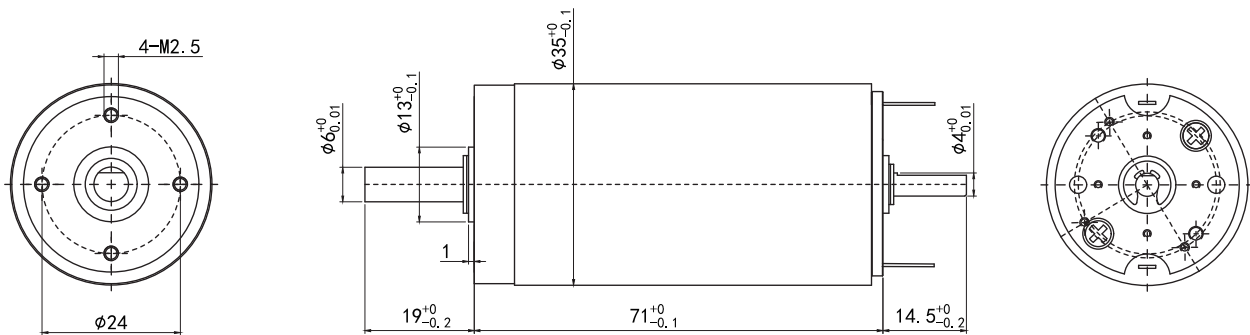

# TDC3571

35mm brushed motor

Power	135W (Graphite Brush)
	/
Life Expectancy	~ 2000H (Ball Bearing)
	/

Weight:329g(Approx)

Unit(mm)

**Motor Technical Data**

Motor model	Rated voltage	No-load		Rated			Stall		
		Speed	Current	Speed	Torque	Current	Power	Torque	Current
		r/min	mA	r/min	g.cm	mA	W	mN.m	A
TDC3571GT	12	6500	95	5460	1687	9700	96.5	10544	60
TDC3571GT	24	7490	68	6291	2050	6800	135.0	12810	42